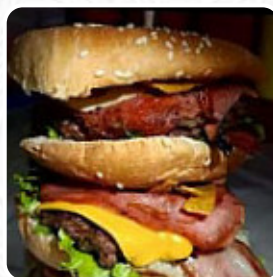

## ***Soda La Bruma Menu***

<https://menulist.menu>

Blanquillo Primer Entrada 400 Sur, Cartago, Cartago Province, Costa Rica  
+50672056573 - <https://facebook.com/sodabruma/>

Here you can find the [menu](#) of Soda La Bruma in Cartago. At the moment, there are 60 courses and drinks on the menu. You can inquire about **seasonal or weekly deals** via phone. If you're in a rush, you can get delicious **Fast-Food meals to your taste** from Soda La Bruma in [Cartago](#), freshly prepared for you in few minutes, and you can look forward to the tasty typical seafood cuisine.