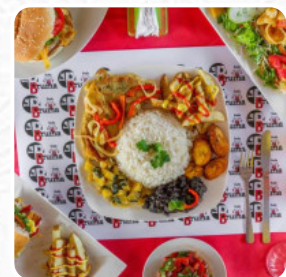

## ***Soda La Bruma Menu***

<https://menulist.menu>

Blanquillo Primer Entrada 400 Sur, Cartago, Cartago Province, Costa Rica  
+50672056573 - <https://facebook.com/sodabruma/>

Here you can find the [menu](#) of Soda La Bruma in Cartago. At the moment, there are 60 courses and drinks on the menu. You can inquire about **seasonal or weekly deals** via phone. If you're in a rush, you can get delicious **Fast-Food meals to your taste** from Soda La Bruma in [Cartago](#), freshly prepared for you in few minutes, and you can look forward to the tasty typical seafood cuisine.