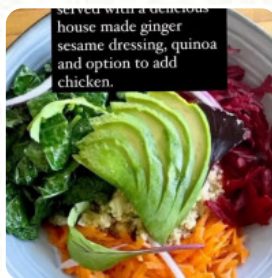

Here you can find the menu of The Roastery Coffee in [Santa Teresa](#). At the moment, there are 23 menus and drinks on the menu. You can inquire about changing offers via phone. What [User](#) likes about The Roastery Coffee:

it is a beautiful place and has a cool mood. they have some vegan options for breakfast and various options for plant milk. it is also re-closable prices compared to other locations that they calculate twice. [read more](#). The Roastery Coffee from Santa Teresa is a **comfortable coffee house**, where you can enjoy a snack or cake with a *warm coffee or a sweet chocolate*, Typically, the meals are prepared for you in the shortest time and fresh. Surely, it's also a nice event to feel like in the **Wild West** once, to drink and consume like the cowboys or even the bandits with a drink or two paired with onion rings and a nice tasty burger, Also, there are fresh baked goods available, complemented by an array of both cold and hot drinks.