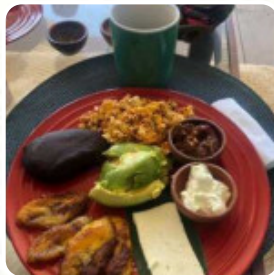

Vida Cocina Creativa Menu

<https://menulist.menu>

Barrio 3, Sololá, Guatemala, Solola

+50253056848 - https://issuu.com/socialmediaguatemala/docs/vida_cocina_creativa

A complete [menu](#) of Vida Cocina Creativa from Solola covering all 18 menus and drinks can be found here on the menu. For *seasonal or weekly deals*, please get in touch via phone or use the contact details provided on the website.

EGG

These Types Of Dishes Are Being Served

PANINI

SANDWICH

BURGER

SALAD

SOUP

Vida Cocina Creativa Menu